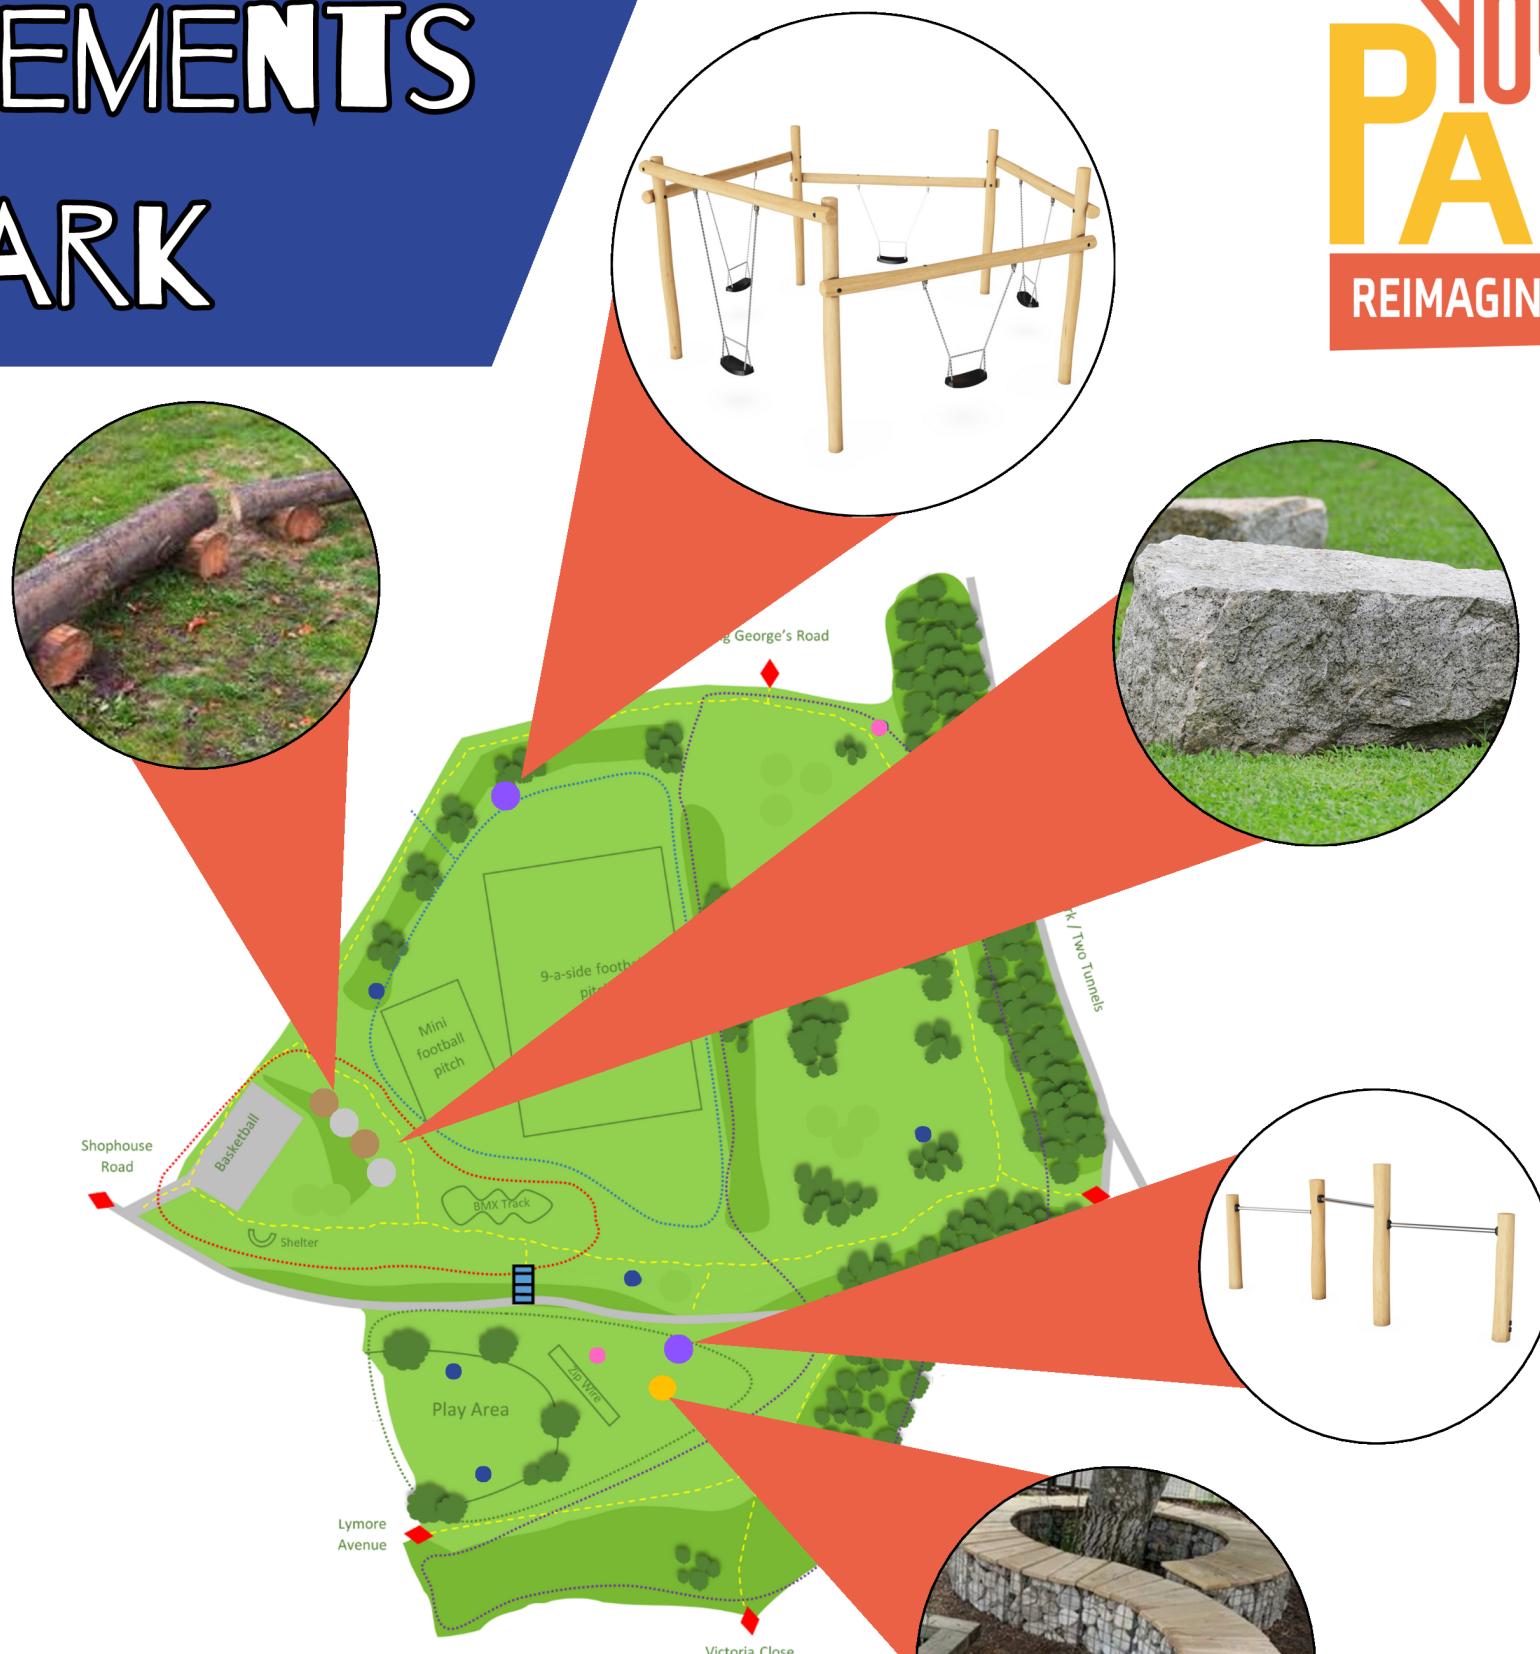

# UPCOMING IMPROVEMENTS TO BRICKFIELDS PARK

Brickfields Park is an important park for local young people.

In 2020, Bath & North East Somerset Council completed a community consultation to identify your priorities for improving the Park.

The consultation showed the provision at Brickfields Park for boys is relatively good, but more needs to be done for girls to use the park more.

Starting in October, working with B&NES Council we are introducing new social seating areas, swings for older children and play equipment as requested by girls but benefitting all park users.

- New play equipment
- Relocated or new benches
- New natural stone seating
- New natural log seating
- New figure of eight social seating area
- Existing bench